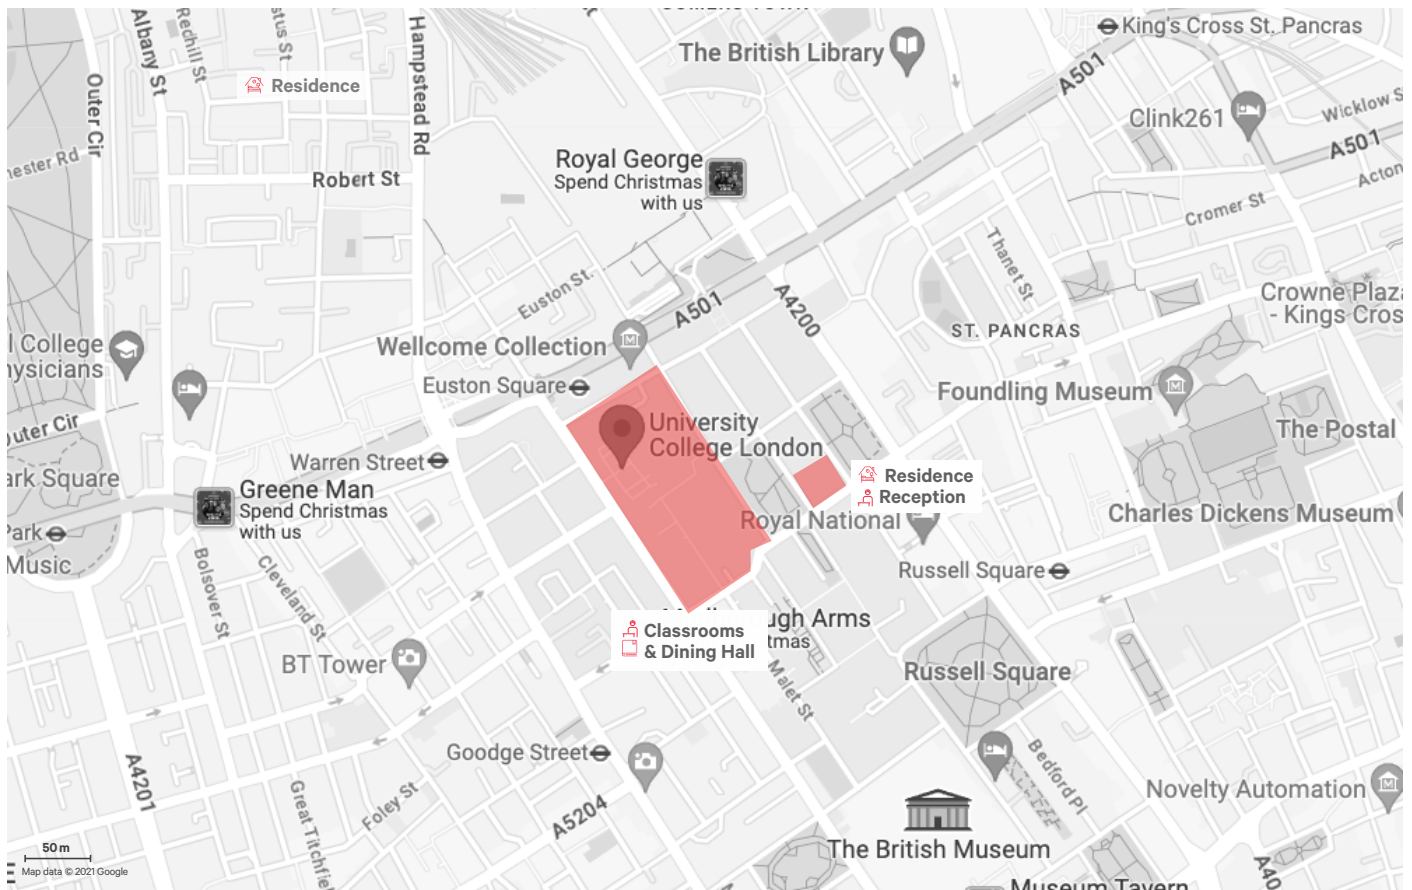

### How to get there

Car	<a href="#">Click here to use Google maps</a>
Train	Euston Station
Underground	Euston Square Station

no smoking

WiFi

no wheelchair  
access